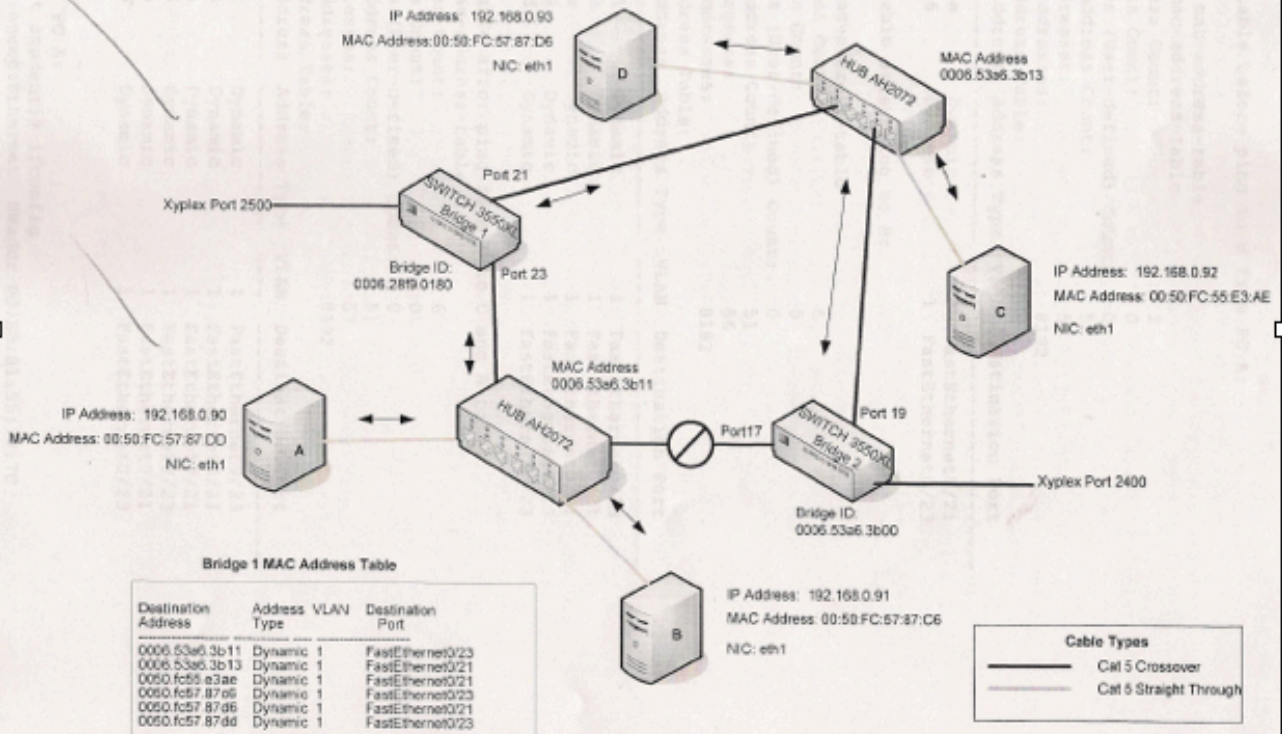

# Network Diagram

Bridge 1 MAC Address Table

Destination Address	Address Type	VLAN	Destination Port
0006.53a6.3b11	Dynamic	1	FastEthernet0/23
0006.53a6.3b13	Dynamic	1	FastEthernet0/21
0050.fc55.a3ae	Dynamic	1	FastEthernet0/21
0050.fc57.87d6	Dynamic	1	FastEthernet0/23
0050.fc57.87d6	Dynamic	1	FastEthernet0/21
0050.fc57.87dd	Dynamic	1	FastEthernet0/23

Cable Types	
	Cat 5 Crossover
	Cat 5 Straight Through